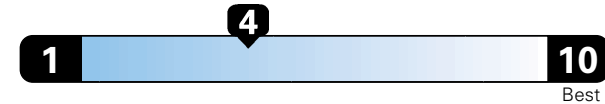

2021 MODEL YEAR

GRAND CHEROKEE LAREDO X 4X4

For more information visit: www.jeep.com
or call 1-877-IAM-JEEP

FCA US LLC

THIS VEHICLE IS MANUFACTURED TO MEET SPECIFIC UNITED STATES REQUIREMENTS. THIS VEHICLE IS NOT MANUFACTURED FOR SALE OR REGISTRATION OUTSIDE OF THE UNITED STATES.

MANUFACTURER'S SUGGESTED RETAIL PRICE OF THIS MODEL INCLUDING DEALER PREPARATION

Base Price: $34,650

JEOP GRAND CHEROKEE LAREDO 4X4
Exterior Color: Diamond Black Crystal Pearl-Coat Exterior Paint
Interior Color: Black Interior Color
Interior: Black Suede Seats with Black Stitching
Engine: 3.6L V6 24V VVT Engine Upp I w/ESS
Transmission: 8-Speed Automatic 850RE Transmission
STANDARD EQUIPMENT (UNLESS REPLACED BY OPTIONAL EQUIPMENT)

FUNCTIONAL/SAFETY FEATURES
Jeep Wave Membership (Retail Sales/50 States Only)
Advanced Multistage Front Air Bags
Supplemental Side-Curtain Front and Rear Air Bags
Supplemental Front Seat-Mounted Side Air Bags
Driver Inflatable Knee-Bolster Air Bag
LATCH-Ready Child-Seat Anchor System
Quadra-Trac I® 4WD System
ParkView® Rear Back-Up Camera
Parksense® Rear Park-Assist with Stop
Blind-Spot and Cross-Path Detection
Keyless Enter 'n Go™
Rear-View Day / Night Mirror
Sentry Key® Theft Deterrent System
Speed Control
Ready-Alert Braking
Electronic Stability Control
Hill-Start Assist
Tire-Pressure Monitoring Display
Compact Spare Tire